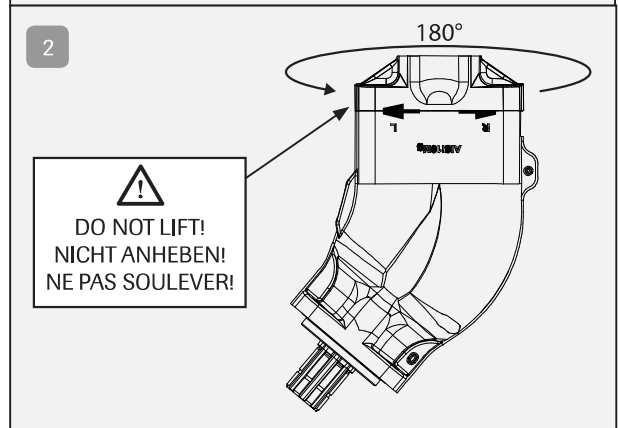

**SEE ONLINE INSTRUCTION VIDEO!**  
 SCAN THE QR-CODE ON THE RIGHT WITH YOUR MOBILE DEVICE

May require an QR-scanner app on your mobile device!

7402INT SAP ROTATION 2.0

Pump	Nm
SAP 012, 017, 025, 034	70
SAP 040, 047, 056, 064	70
SAPT 90	70
SAP 084, 108	100
SAPT 130	100