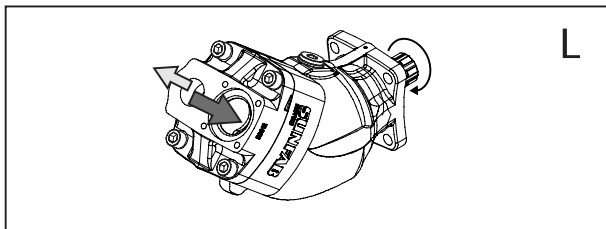

**SEE ONLINE INSTRUCTION VIDEO!**  
 SCAN THE QR-CODE ON THE RIGHT WITH YOUR MOBILE DEVICE

May require an QR-scanner app on your mobile device!

7402INT SAP ROTATION 2.0

Pump	Nm
SAP 012, 017, 025, 034	70
SAP 040, 047, 056, 064	70
SAPT 90	70
SAP 084, 108	100
SAPT 130	100