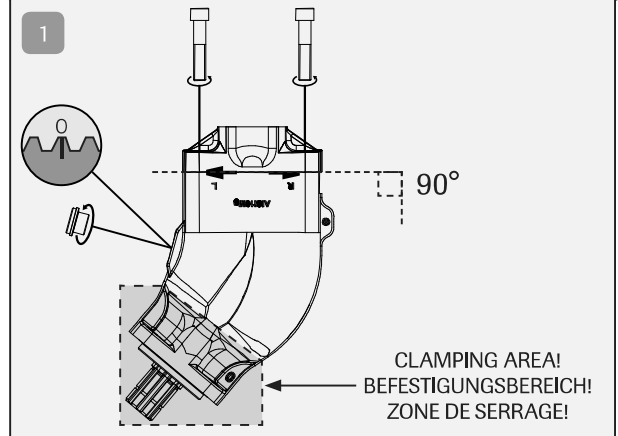

**SEE ONLINE INSTRUCTION VIDEO!**  
 SCAN THE QR-CODE ON THE RIGHT WITH YOUR MOBILE DEVICE

May require an QR-scanner app on your mobile device!

7402INT SAP ROTATION 2.0

Pump	Nm
SAP 012, 017, 025, 034	70
SAP 040, 047, 056, 064	70
SAPT 90	70
SAP 084, 108	100
SAPT 130	100