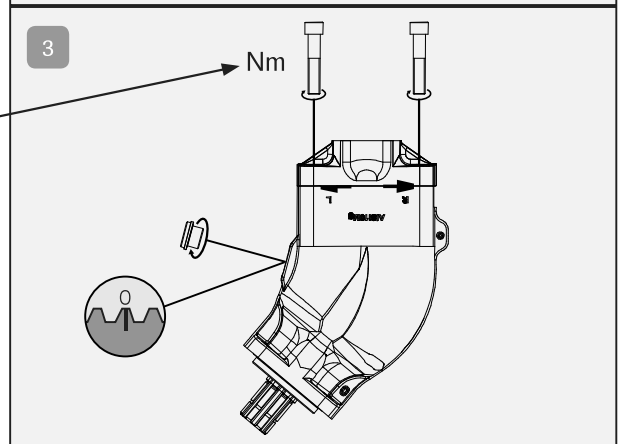

**SEE ONLINE INSTRUCTION VIDEO!**  
 SCAN THE QR-CODE ON THE RIGHT WITH YOUR MOBILE DEVICE

May require an QR-scanner app on your mobile device!

7402INT SAP ROTATION 2.0

Pump	Nm
SAP 012, 017, 025, 034	70
SAP 040, 047, 056, 064	70
SAPT 90	70
SAP 084, 108	100
SAPT 130	100